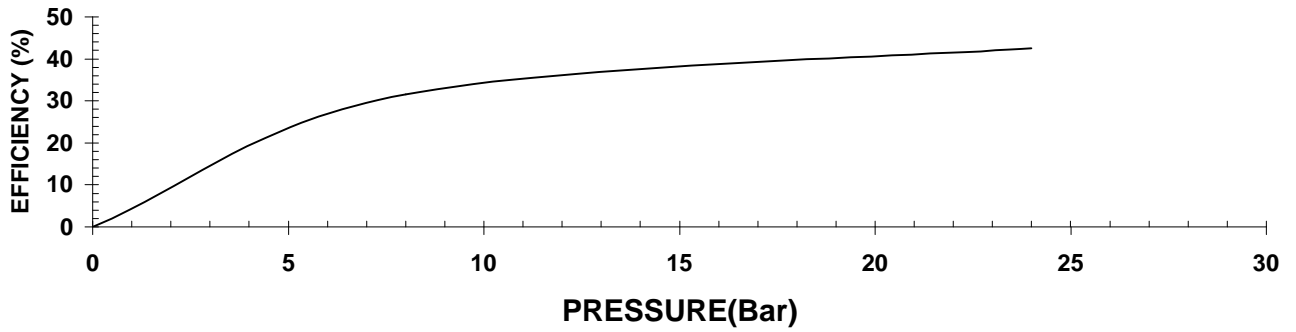

ROTO PUMPS LTD.

REFERENCE

DUTY POINT CURVE

PUMP TAG NO.

MODEL :-

KMAA624R1MS1D

CAPACITY Vs PRESSURE

EFFICIENCY Vs PRESSURE