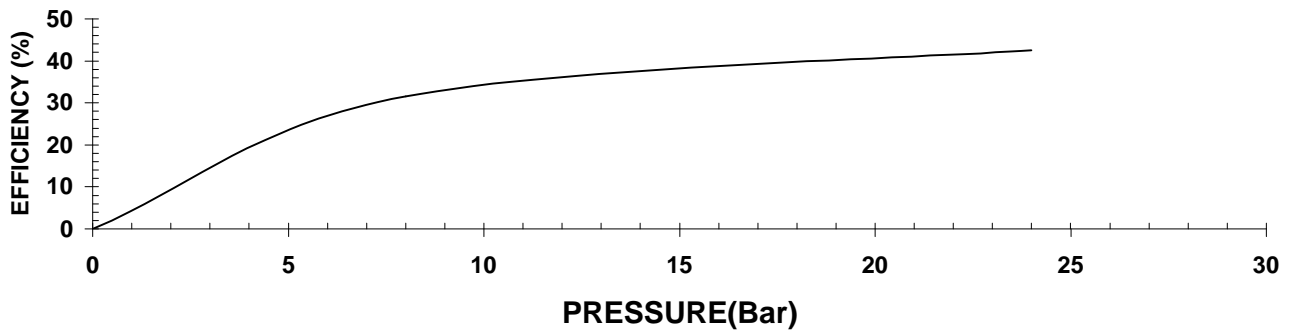

ROTO PUMPS LTD.

REFERENCE

DUTY POINT CURVE

PUMP TAG NO.

MODEL :-

KMAA624R1MS1D

CAPACITY Vs PRESSURE

EFFICIENCY Vs PRESSURE