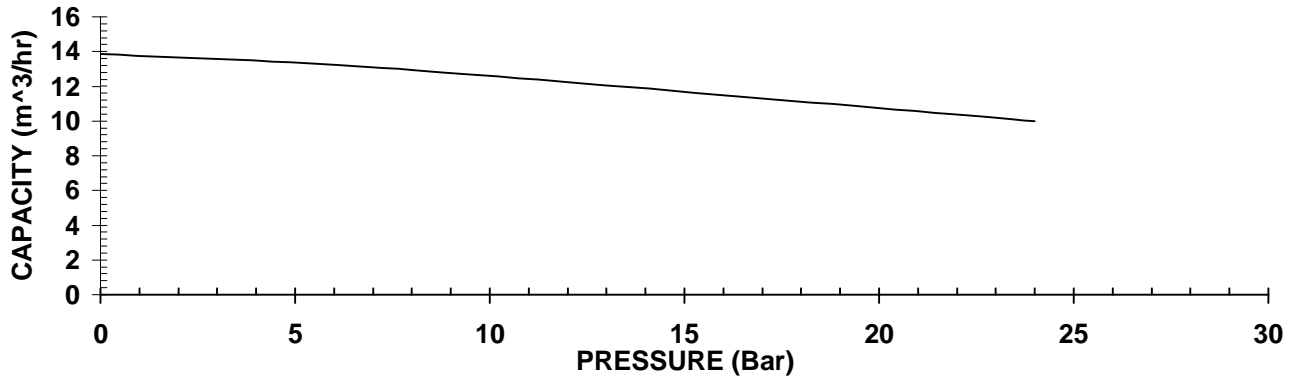

ROTO PUMPS LTD.

REFERENCE

DUTY POINT CURVE

PUMP TAG NO.

MODEL :-

KMAA624R1MS1D

CAPACITY Vs PRESSURE

EFFICIENCY Vs PRESSURE